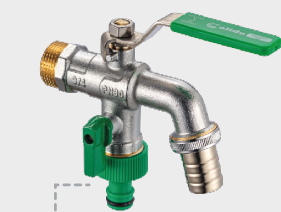

Ball valves

Garden series

The quality of garden valves ensures their long-term, trouble-free use and making garden work significantly easier. All **Calido valves from the Garden series** are made of high quality materials, which ensures durability and corrosion resistance. **Calido taps** are available in various versions and sizes - all to provide users with a choice solutions that will meet their needs and requirements.

CA/ZK-CZBIS15
CA/ZK-CZBIS20

CA/ZK-CZ15
CA/ZK-CZ20

CA/ZK-CZS15
CA/ZK-CZS20

CA/ZK-CZZWS15
CA/ZK-CZZWS20

CA/ZK-KOREK CZ20

Nominal pressure: **PN30 bar**, maximum temperature: **90°C**.

The warranty period for **CALIDO ball valves, GARDEN series**, is **5 years** from the date of purchase.

CA/ZK-CZBIS15 1/2"x3/4"-SZ3/4"-15

CA/ZK-CZBIS20 3/4"x3/4"-SZ3/4"-20

Valve with a garden hose connector and quick connector connection

CA/ZK-CZZWS15 1/2"x3/4"x15/SZ

CA/ZK-CZZWS20 3/4"x3/4"x20/SZ

Valve with a garden hose connector

CA/ZK-CZ15 1/2"x3/4"x15

CA/ZK-CZ20 3/4"x3/4"x20

Valve with quick connector connection

CA/ZK-CZS15 1/2"x3/4" - SZ

CA/ZK-CZS20 3/4"x3/4" - SZ

Valve with stopper

CA/ZK-KOREK CZ20 3/4"

Ball valves